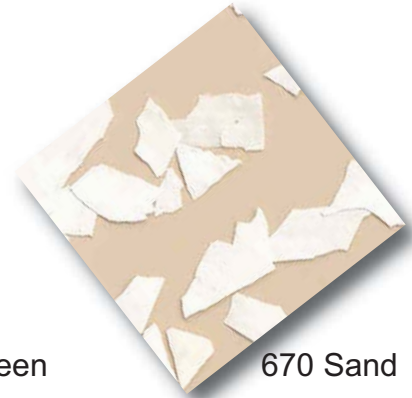

Color Chart - Decorative Flake Chips

603 Light Blue

605 Medium Blue

606 Navy Blue

611 Tan

616 Terrace Green

670 Sand

680 Tile Red

610 Light Gray

630 Medium Gray

- ◆ This color selector guide provides a basic representation of colors. Due to the printing process, there will be differences in color, texture and sheen with actual material.