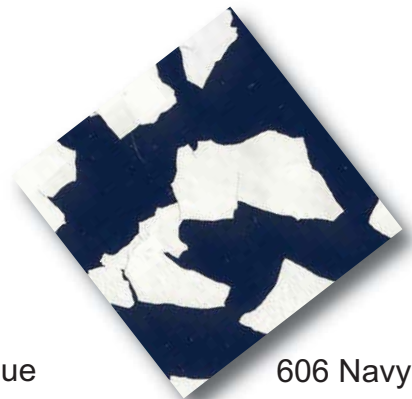

Color Chart - Decorative Flake Chips

603 Light Blue

605 Medium Blue

606 Navy Blue

611 Tan

616 Terrace Green

670 Sand

680 Tile Red

610 Light Gray

630 Medium Gray

- ◆ This color selector guide provides a basic representation of colors. Due to the printing process, there will be differences in color, texture and sheen with actual material.