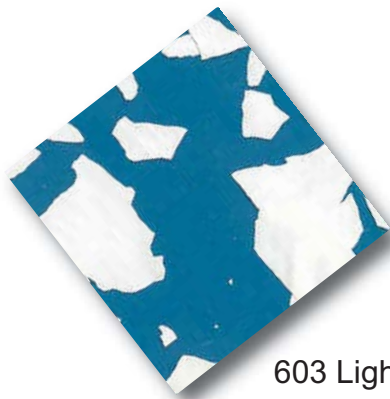

Color Chart - Decorative Flake Chips

603 Light Blue

605 Medium Blue

606 Navy Blue

611 Tan

616 Terrace Green

670 Sand

680 Tile Red

610 Light Gray

630 Medium Gray

- ◆ This color selector guide provides a basic representation of colors. Due to the printing process, there will be differences in color, texture and sheen with actual material.